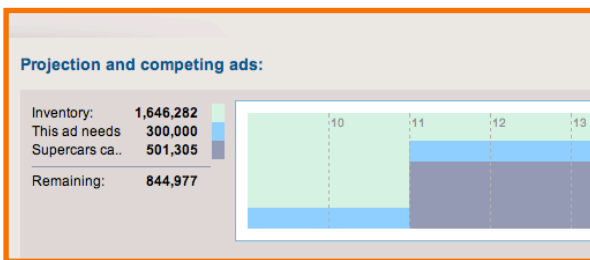

Key features

Instant inventory overview

BittAds features a unique graphical inventory projection system that shows you instantly how much space you have left and which ads are competing for inventory. Because this all happens in real-time you could even instantly book while selling your ads on the phone.