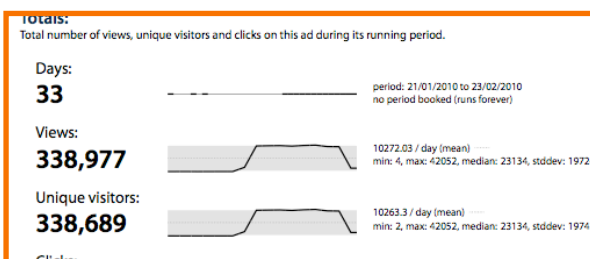

Key features

Instant inventory overview

BittAds features a unique graphical inventory projection system that shows you instantly how much space you have left and which ads are competing for inventory. Because this all happens in real-time you could even instantly book while selling your ads on the phone.

Hours of the day during which this ad can be shown:

Night	Morning	Afternoon	Evening
00 01 02 03 04 05 06 07 08 09 10 11 12 13 14 15 16 17			18 19 20 21 22 23

Geo locations this ad is restricted to:

Country:

Add country:

Add city:

Advanced targeting options

Show an ad with a maximum of 3 times a day, to 20,000 Firefox users and only between 6 and 8 o'clock in the night. BittAds has an extensive list of targeting options that let you be very specific of when an ad should be shown and when not.